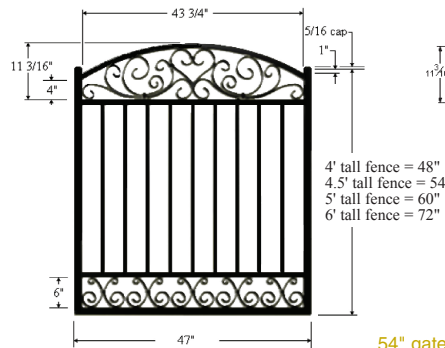

Forster Arch Scroll Gates

can be used with **ALL** styles of fencing
and with **ALL** fence brands

DOUBLE DRIVE ARCH SCROLL GATES

Gate Openings:	10' - 12'
Gate Heights:	4' - 4.5' - 5' - 6'

ALUMINUM Arch Scroll Gates

54" gates without bottom scroll meet BOCA pool codes

4' Wide Arch Aluminum Walk Gate — Gate Frame:	
Side and Bottom Rails	1.626" x 1.626" x .122" Square Picket
Top and Middle Rails	1" x 1" x .080" Square Picket
Pickets	5/8" x 5/8" x .050" Square Picket 3/4" x 3/4" x .050 square Picket
Paint Process	Multi-Phase Electrostatic Powder Coat
Colors	Black, White, Bronze, and Green

Gate Openings:	4' - 5'
Gate Heights:	4' - 4.5' - 5' - 6'

STEEL Arch Scroll Gates

4' Wide Arch Steel Walk Gate — Gate Frame:	
Side and Bottom Rails	1.25" x 1.25" x .060" Square Picket
Top and Middle Rails	1" x 1" x .047" Square Picket
Pickets	5/8" x 5/8" x .040" Square Picket 3/4" x 3/4" x .040 square Picket
Paint Process	Multi-Phase Electrostatic Powder Coat
Colors	Black, White, Bronze, and Green