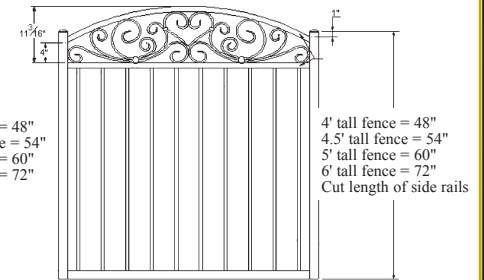

Forster Arch Scroll Gates

can be used with **ALL** styles of fencing
and with **ALL** fence brands

DOUBLE DRIVE ARCH SCROLL GATES

Gate Openings:	10' - 12'
Gate Heights:	4' - 4.5' - 5' - 6'

ALUMINUM Arch Scroll Gates

54" gates without bottom scroll meet BOCA pool codes

4' Wide Arch Aluminum Walk Gate — Gate Frame:	
Side and Bottom Rails	1.626" x 1.626" x .122" Square Picket
Top and Middle Rails	1" x 1" x .080" Square Picket
Pickets	5/8" x 5/8" x .050" Square Picket 3/4" x 3/4" x .050 square Picket
Paint Process	Multi-Phase Electrostatic Powder Coat
Colors	Black, White, Bronze, and Green

Gate Openings:	4' - 5'
Gate Heights:	4' - 4.5' - 5' - 6'

STEEL Arch Scroll Gates

4' Wide Arch Steel Walk Gate — Gate Frame:	
Side and Bottom Rails	1.25" x 1.25" x .060" Square Picket
Top and Middle Rails	1" x 1" x .047" Square Picket
Pickets	5/8" x 5/8" x .040" Square Picket 3/4" x 3/4" x .040 square Picket
Paint Process	Multi-Phase Electrostatic Powder Coat
Colors	Black, White, Bronze, and Green