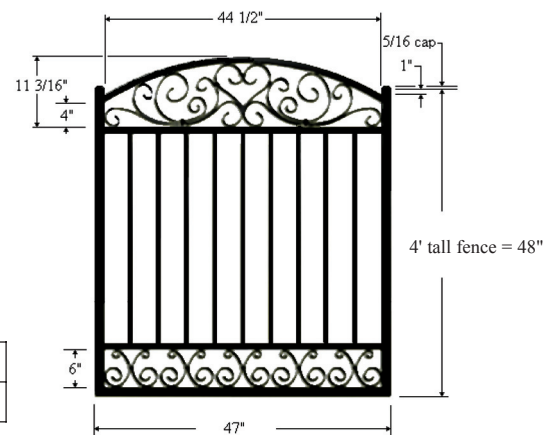

**MAGNIFICENTLY DESIGNED
AT AFFORDABLE PRICING!**

Contact Forster Fence at bill@forsterfence.com
or call 561-251-3774 to locate your nearest distributor

FORSTER
SCROLL GATES